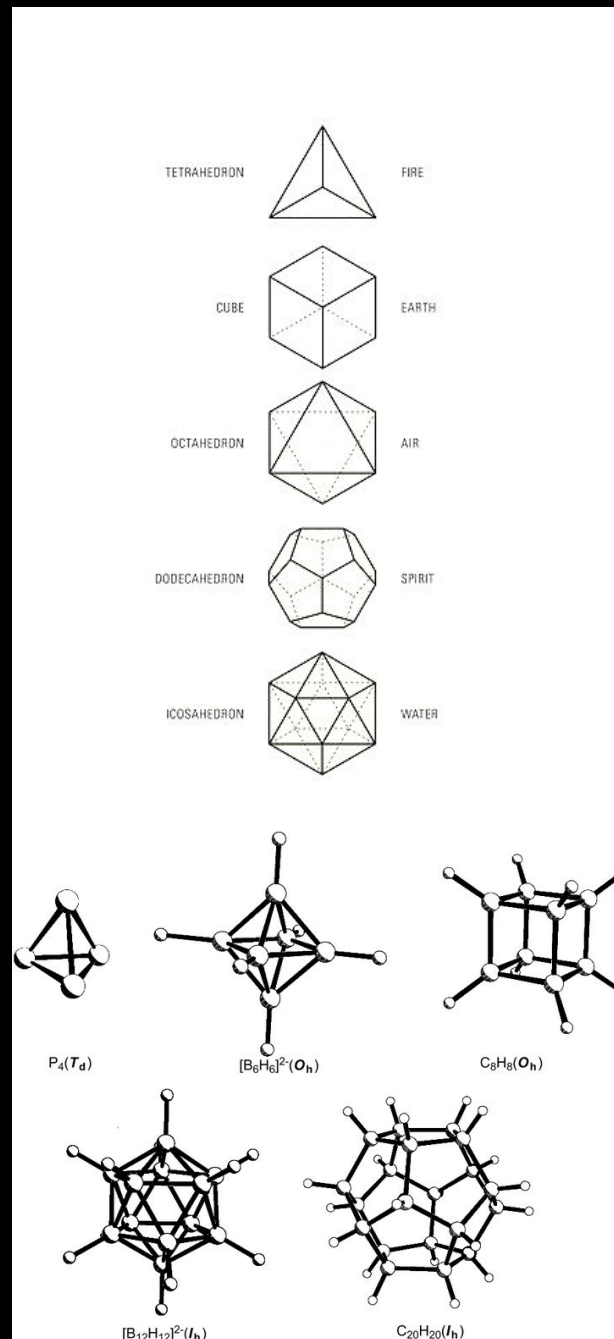

Intern

Jason Kourieh

Intern

Definitio

Sacred geometry is essentially the study of the spiritual meaning of various shapes. It can be applied to the forms, numbers, and patterns seen in the natural world.

It is the blueprint of the natural world and the basis of all form.

Platonic Solids

✓All **shapes** are the **same size**

✓All the **edges** are the **same length**

✓It only has **one size of interior angles** between the faces.

✓Inside of a sphere, **all the points** will **touch the edge of the sphere** perfectly.

Seed of Life to Metatron's Cube

1. Circle
2. Vesica Piscis
3. Seed of Life
4. Flower of Life
5. Fruit of Life
6. Metatron's Cube

SACRED GEOMETRY

CIRCLE

VESICA PISCIS

EQUILATERAL TRIANGLE

PENTAGON

PENTAGRAM

HEXAGON

THE SEED OF LIFE

THE FLOWER OF LIFE

METATRON'S CUBE

Levant-
Lebanon

Broadleaf New England-Maine

Costa Rica

South Africa