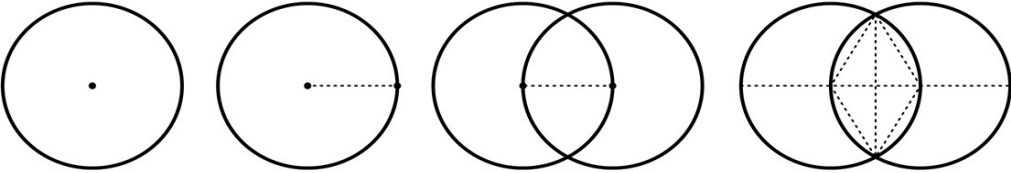

Intern

Jason Kourieh

Intern

Definitio

Sacred geometry is essentially the study of the spiritual meaning of various shapes. It can be applied to the forms, numbers, and patterns seen in the natural world.

It is the blueprint of the natural world and the basis of all form.

Platonic Solids

✓All **shapes** are the **same size**

✓All the **edges** are the **same length**

✓It only has **one size of interior angles** between the faces.

✓Inside of a sphere, **all the points** will **touch the edge of the sphere** perfectly.

Seed of Life to Metatron's Cube

1. Circle
2. Vesica Piscis
3. Seed of Life
4. Flower of Life
5. Fruit of Life
6. Metatron's Cube

SACRED GEOMETRY

CIRCLE

VESICA PISCIS

EQUILATERAL TRIANGLE

PENTAGON

PENTAGRAM