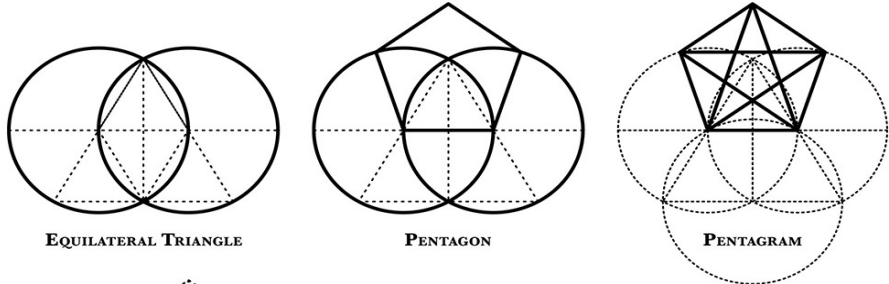

Platonic Solids

✓All **shapes** are the **same size**

✓All the **edges** are the **same length**

✓It only has **one size of interior angles** between the faces.

✓Inside of a sphere, **all the points** will **touch the edge of the sphere** perfectly.

Seed of Life to Metatron's Cube

1. Circle
2. Vesica Piscis
3. Seed of Life
4. Flower of Life
5. Fruit of Life
6. Metatron's Cube

SACRED GEOMETRY

CIRCLE

VESICA PISCIS

EQUILATERAL TRIANGLE

PENTAGON

PENTAGRAM

HEXAGON

THE SEED OF LIFE

THE FLOWER OF LIFE

METATRON'S CUBE

Levant-
Lebanon

Broadleaf New England-Maine

Costa Rica

South Africa