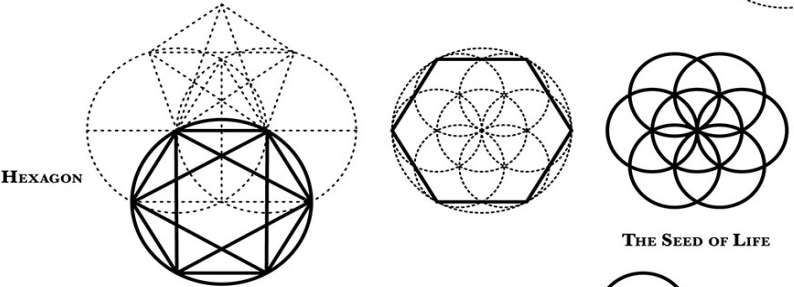

Intern

Jason Kourieh

Intern

Definitio

Sacred geometry is essentially the study of the spiritual meaning of various shapes. It can be applied to the forms, numbers, and patterns seen in the natural world.

It is the blueprint of the natural world and the basis of all form.

Platonic Solids

✓All **shapes** are the **same size**

✓All the **edges** are the **same length**

✓It only has **one size of interior angles** between the faces.

✓Inside of a sphere, **all the points** will **touch the edge of the sphere** perfectly.

Seed of Life to Metatron's Cube

1. Circle
2. Vesica Piscis
3. Seed of Life
4. Flower of Life
5. Fruit of Life
6. Metatron's Cube

SACRED GEOMETRY

CIRCLE

VESICA PISCIS

EQUILATERAL TRIANGLE

PENTAGON

PENTAGRAM

HEXAGON

THE SEED OF LIFE

THE FLOWER OF LIFE

METATRON'S CUBE

Levant-
Lebanon

Broadleaf New England-Maine

Costa Rica

South Africa