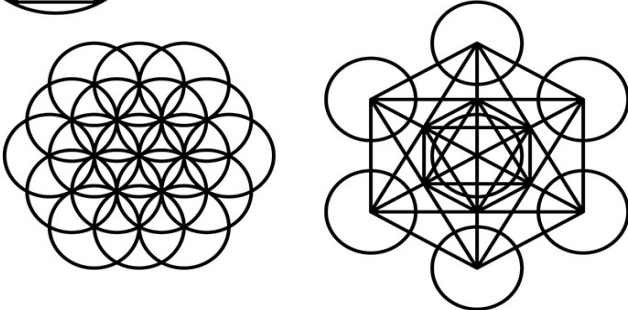

Intern

Jason Kourieh

Intern

Definitio

Sacred geometry is essentially the study of the spiritual meaning of various shapes. It can be applied to the forms, numbers, and patterns seen in the natural world.

It is the blueprint of the natural world and the basis of all form.

Platonic Solids

✓All **shapes** are the **same size**

✓All the **edges** are the **same length**

✓It only has **one size of interior angles** between the faces.

✓Inside of a sphere, **all the points** will **touch the edge of the sphere** perfectly.

Seed of Life to Metatron's Cube

1. Circle
2. Vesica Piscis
3. Seed of Life
4. Flower of Life
5. Fruit of Life
6. Metatron's Cube

SACRED GEOMETRY

CIRCLE

VESICA PISCIS

EQUILATERAL TRIANGLE

PENTAGON

PENTAGRAM

HEXAGON

THE SEED OF LIFE

THE FLOWER OF LIFE

METATRON'S CUBE

Levant-
Lebanon

Broadleaf New England-Maine

Costa Rica

South Africa