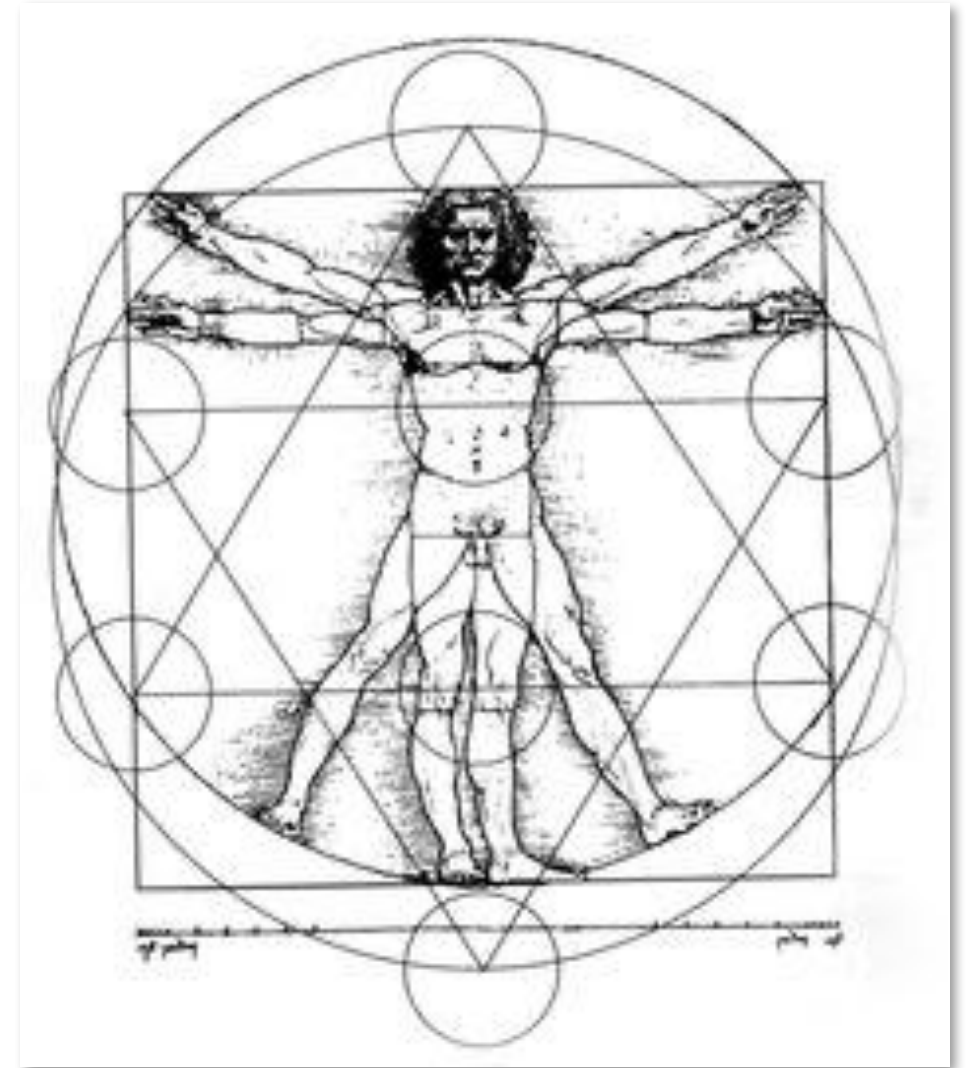

Intern

Jason Kourieh

Intern

Definitio

Sacred geometry is essentially the study of the spiritual meaning of various shapes. It can be applied to the forms, numbers, and patterns seen in the natural world.

It is the blueprint of the natural world and the basis of all form.

Platonic Solids

✓All **shapes** are the **same size**

✓All the **edges** are the **same length**

✓It only has **one size of interior angles** between the faces.

✓Inside of a sphere, **all the points** will **touch the edge of the sphere** perfectly.

Seed of Life to Metatron's Cube

1. Circle
2. Vesica Piscis
3. Seed of Life
4. Flower of Life
5. Fruit of Life
6. Metatron's Cube

SACRED GEOMETRY

CIRCLE

VESICA PISCIS

EQUILATERAL TRIANGLE

PENTAGON

PENTAGRAM