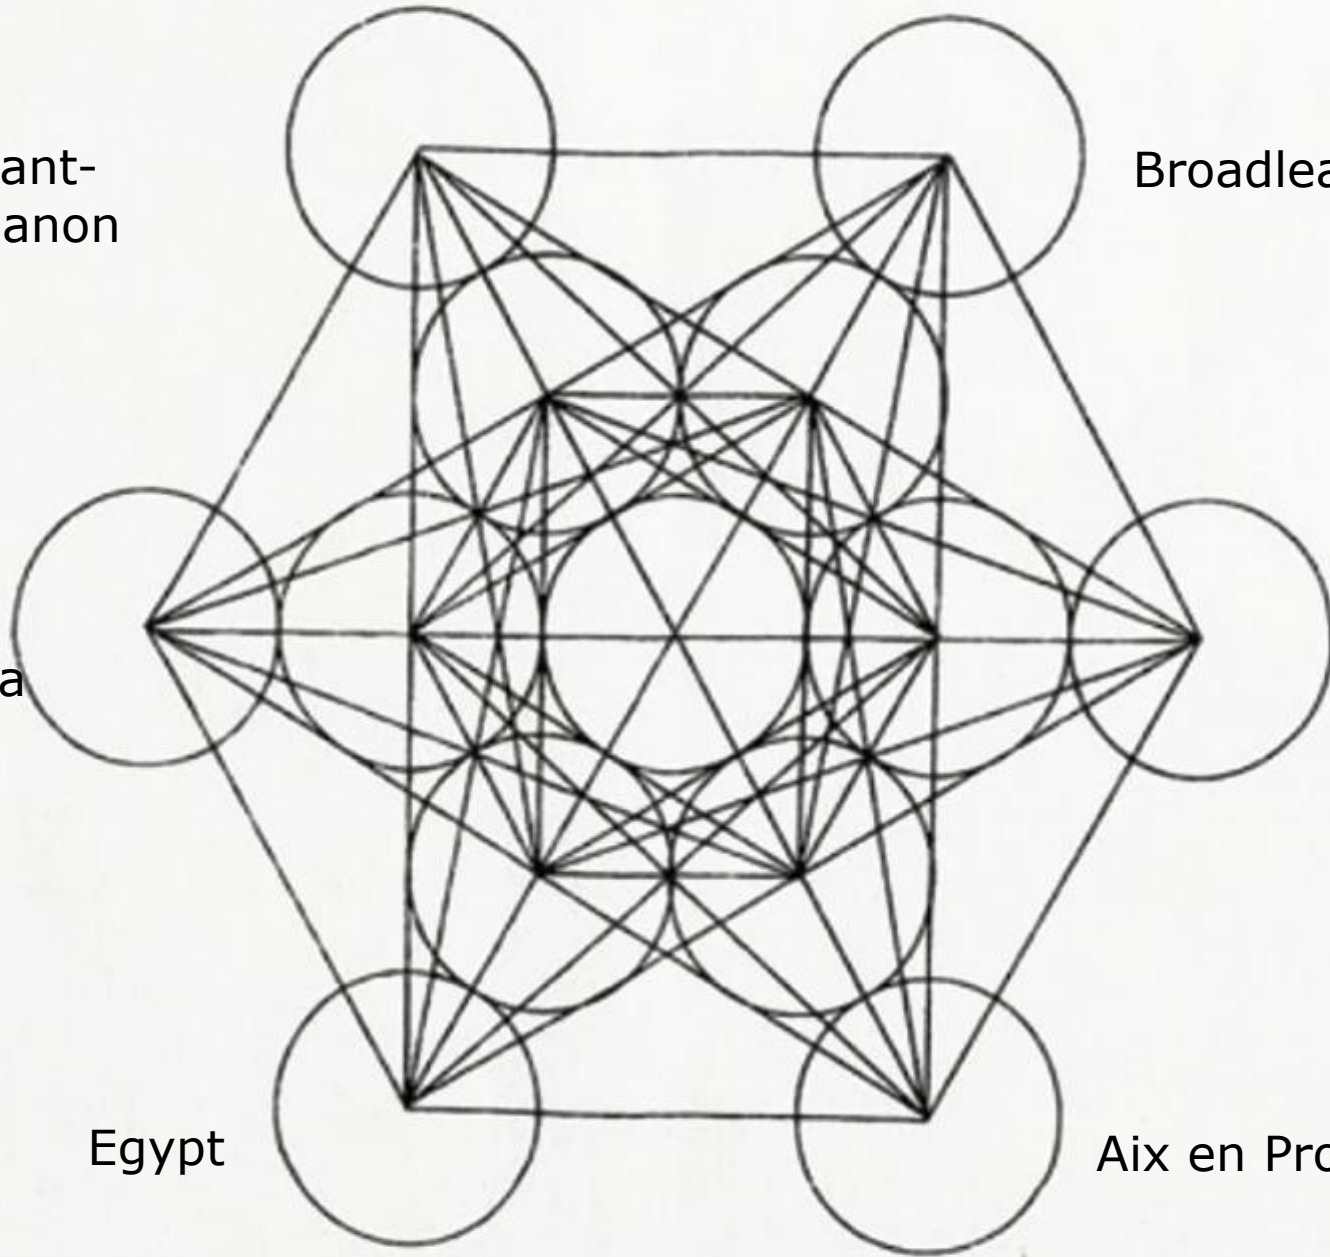

Levant-
Lebanon

Broadleaf New England-Maine

Costa Rica

South Africa

Egypt

Aix en Provence-France